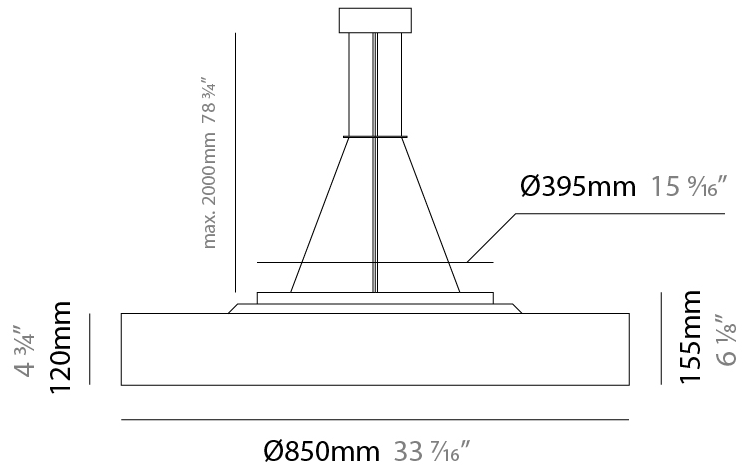

SIGN DRUM SUSPENSION

A201062-

base number   Finish   Diffuser
Options

1. To build a product code in our configurator select the specify button on the base model # product page
2. To build a manual product code on this datasheet choose from the options listed below in blue font and add the suffix to the base model #

GENERAL

Series: Sign Drum
Partner: Zaneen
Division: Architectural
Installation: Suspension
Product Type: Pendant
Mounting Location: Ceiling
Light Distribution: Direct / Indirect

PHYSICAL

Shape: Round
Diameter (mm): 850
Diameter (in): 33 ⁷/₁₆"
Height (mm): 155
Height (in): 6 ¹/₈"
Max. Overall Height (mm): 2155
Max. Overall Height (in): 84 ³/₁₆"
[Diffuser: Opal / Microprism / Sparkling Secret / Vintage Industrial](#)
[Fixture Finish: MBK / MBG / MWH / MWG](#)
Fixture Material: Aluminum
Cable Details: 2000mm/78 3/4 Transparent PVC power cable

ELECTRICAL

Lamp Type: LED
Input Wattage (W): 101
Input Voltage (V): 120 - 277
Constant Current (MA): 350

LED

Color Temperature (°K): 2700-6500 Tunable White
CRI: >90 CRI
Lamp Life (hrs): 60000

OPTICAL

RATINGS AND CERTIFICATIONS

Certified By: Certified for North American Standards
IP rating: IP20

PROJECT
TYPE
SPECIFIER
QUANTITY
DATE