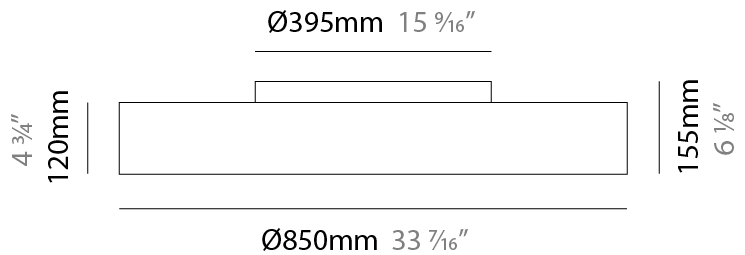

SIGN DRUM SURFACE

A202009-

base number   Color   Finish   Diffuser
Temperature   Options

1. To build a product code in our configurator select the specify button on the base model # product page
2. To build a manual product code on this datasheet choose from the options listed below in blue font and add the suffix to the base model #

GENERAL

Series: Sign Drum
Partner: Zaneen
Division: Architectural
Installation: Surface
Product Type: Ceiling Surface
Mounting Location: Ceiling
Light Distribution: Direct

PHYSICAL

Shape: Drum
Diameter (mm): 850
Diameter (in): 33 7/16
Height (mm): 155
Height (in): 6 1/8
Diffuser: [Opal](#) / [Microprism](#) / [Sparkling Secret](#) / [Vintage Industrial](#)
Fixture Finish: [MBK](#) / [MBG](#) / [MWH](#) / [MWG](#)
Fixture Material: Aluminum

ELECTRICAL

Lamp Type: LED (Zhaga Standard)
Input Wattage (W): 83
Total Output Wattage (W): 75.5
Dimming: Tri-Mode (Non-Dimming and Phase Dimming (120Vac only) and 0-10V Dimming)
Driver Included: Yes
Driver Location: Integrated
Driver Type: Constant Current - Universal
Driver Class: Class 2
Input Voltage (V): 120 - 277
Constant Current (MA): 600

LED

Color Temperature (°K): [2700](#) / [3000](#) / [3500](#) / [4000](#)
Max. Delivered Lumen (lm): 8635 / 9311 / 9398 / 11030
Nominal Lumen (lm): 10753 / 11596 / 11703 / 13736
CRI: >90 CRI
Lamp Life (hrs): 60000

OPTICAL

RATINGS AND CERTIFICATIONS

Certified By: Certified for North American Standards
IP rating: IP20