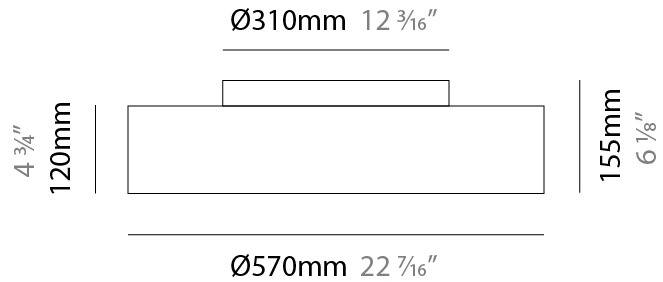

PROJECT
TYPE
SPECIFIER
QUANTITY
DATE

SIGN DRUM SURFACE

A202008-

base number   Color   Finish   Diffuser
Temperature   Options

1. To build a product code in our configurator select the specify button on the base model # product page
2. To build a manual product code on this datasheet choose from the options listed below in blue font and add the suffix to the base model #

GENERAL

Series: Sign Drum
Partner: Zaneen
Division: Architectural
Installation: Surface
Product Type: Ceiling Surface
Mounting Location: Ceiling
Light Distribution: Direct

PHYSICAL

Shape: Drum
Diameter (mm): 570
Diameter (in): 22 ⁷/₁₆
Height (mm): 155
Height (in): 6 ¹/₈
Diffuser: [Opal](#) / [Microprism](#) / [Sparkling Secret](#) / [Vintage Industrial](#)
Fixture Finish: [MBK](#) / [MBG](#) / [MWH](#) / [MWG](#)
Fixture Material: Aluminum

ELECTRICAL

Lamp Type: LED
Input Wattage (W): 49
Dimming: Tri-Mode (Non-Dimming and Phase Dimming (120Vac only) and 0-10V Dimming)
Driver Included: Yes
Driver Location: Integrated
Driver Type: Constant Current - Universal
Driver Class: Class 2
Input Voltage (V): 120 - 277
Constant Current (MA): 350

LED

Color Temperature (°K): [2700](#) / [3000](#) / [3500](#) / [4000](#)
Max. Delivered Lumen (lm): 5016 / 5378 / 5382 / 5536
Nominal Lumen (lm): 6247 / 6697 / 6702 / 6894
CRI: >90 CRI
Lamp Life (hrs): 60000

OPTICAL

RATINGS AND CERTIFICATIONS

Certified By: Certified for North American Standards
IP rating: IP20