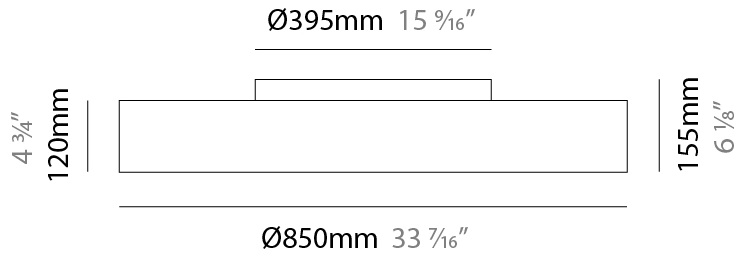

PROJECT	_____
TYPE	_____
SPECIFIER	_____
QUANTITY	_____
DATE	_____

SIGN DRUM SURFACE

A202011- _____ - _____
base number   Finish   Diffuser
                                         Options

1. To build a product code in our configurator select the specify button on the base model # product page
2. To build a manual product code on this datasheet choose from the options listed below in blue font and add the suffix to the base model #

GENERAL

Series: Sign Drum
Partner: Zaneen
Division: Architectural
Installation: Surface
Product Type: Ceiling Surface
Mounting Location: Ceiling
Light Distribution: Direct

PHYSICAL

Shape: Drum
Diameter (mm): 850
Diameter (in): 33 7/16
Height (mm): 155
Height (in): 6 1/8
Diffuser: [Opal](#) / [Microprism](#) / [Sparkling Secret](#) / [Vintage Industrial](#)
Fixture Finish: [MBK](#) / [MBG](#) / [MWH](#) / [MWG](#)
Fixture Material: Aluminum

ELECTRICAL

Lamp Type: LED
Input Wattage (W): 83
Input Voltage (V): 120 - 277
Constant Current (MA): 350

LED

Color Temperature (°K): 2700-6500 Tunable White
CRI: >90 CRI
Lamp Life (hrs): 60000

OPTICAL

RATINGS AND CERTIFICATIONS

Certified By: Certified for North American Standards
IP rating: IP20