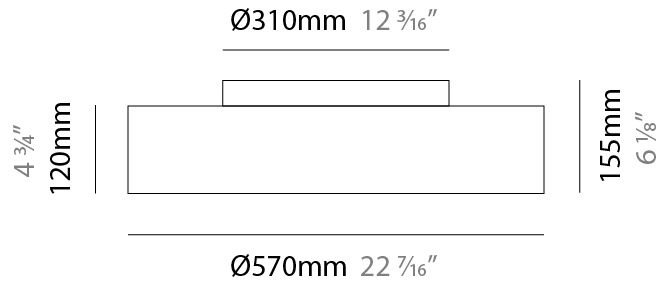

PROJECT
TYPE
SPECIFIER
QUANTITY
DATE

SIGN DRUM SURFACE

A202010- _____ - _____
base number   Finish   Diffuser
                                         Options

1. To build a product code in our configurator select the specify button on the base model # product page
2. To build a manual product code on this datasheet choose from the options listed below in blue font and add the suffix to the base model #

GENERAL

Series: Sign Drum
Partner: Zaneen
Division: Architectural
Installation: Surface
Product Type: Ceiling Surface
Mounting Location: Ceiling
Light Distribution: Direct

PHYSICAL

Shape: Round
Diameter (mm): 570
Diameter (in): 22 ⁷/₁₆
Height (mm): 155
Height (in): 6 ¹/₈
Diffuser: [Opal](#) / [Microprism](#) / [Sparkling Secret](#) / [Vintage Industrial](#)
Fixture Finish: [MBK](#) / [MBG](#) / [MWH](#) / [MWG](#)
Fixture Material: Aluminum

ELECTRICAL

Lamp Type: LED
Input Wattage (W): 49
Input Voltage (V): 120 - 277
Constant Current (MA): 350

LED

Color Temperature (°K): 2700-6500 Tunable White
CRI: >90 CRI
Lamp Life (hrs): 60000

OPTICAL

RATINGS AND CERTIFICATIONS

Certified By: Certified for North American Standards
IP rating: IP20